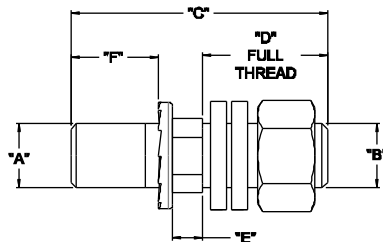

ALUMA-FORM®

Pole Line Hardware

Line Post Studs

Features

- Supplied Assembled
- Hot dip galvanized

| LINE POST STUD - 3/4" X 5/8" SHANK | | | | | | | | | |
|------------------------------------|-------------------------------------|------|------|--------|-----|------|--------|----------------|---------|
| Catalog Name | Description | "A" | "B" | "C" | "D" | "E" | "F" | Weight per 100 | Box QTY |
| AF25248.46 | 3/4" X 5/8" X 16" LINE POST STUD | 3/4" | 3/4" | 16" | 6" | 1/2" | 1-1/8" | 204 | 10 |
| AF25248.40 | 3/4" X 5/8" X 20" LINE POST STUD | 3/4" | 3/4" | 20" | 6" | 1/2" | 1-1/8" | 239 | 10 |
| AF2548.42 | 3/4" X 5/8" X 24" LINE POST STUD | 3/4" | 3/4" | 24" | 8" | 1/2" | 1-1/8" | 274 | 10 |
| AF2548.44 | 3/4" X 5/8" X 28" LINE POST STUD | 3/4" | 3/4" | 28" | 8" | 1/2" | 1-1/8" | 309 | 10 |
| AF25248.1 | 3/4" X 5/8" X 7-1/2" LINE POST STUD | 3/4" | 3/4" | 7-1/2" | 4" | 1/2" | 1-1/8" | 122 | 25 |

| LINE POST STUD - 3/4" X 3/4" SHANK | | | | | | | | | |
|------------------------------------|-------------------------------------|------|------|--------|-----|------|--------|----------------|---------|
| Catalog Name | Description | "A" | "B" | "C" | "D" | "E" | "F" | Weight per 100 | Box QTY |
| AF25250.46 | 3/4" X 3/4" X 16" LINE POST STUD | 3/4" | 3/4" | 16" | 6" | 1/2" | 1-1/8" | 260 | 15 |
| AF25250.40 | 3/4" X 3/4" X 20" LINE POST STUD | 3/4" | 3/4" | 20" | 6" | 1/2" | 1-1/8" | 302 | 15 |
| AF25250.42 | 3/4" X 3/4" X 24" LINE POST STUD | 3/4" | 3/4" | 24" | 8" | 1/2" | 1-1/8" | 345 | 15 |
| AF25250.44 | 3/4" X 3/4" X 28" LINE POST STUD | 3/4" | 3/4" | 28" | 8" | 1/2" | 1-1/8" | 388 | 15 |
| AF25250.1 | 3/4" X 3/4" X 7-1/2" LINE POST STUD | 3/4" | 3/4" | 7-1/2" | 4" | 1/2" | 1-1/8" | 157 | 25 |