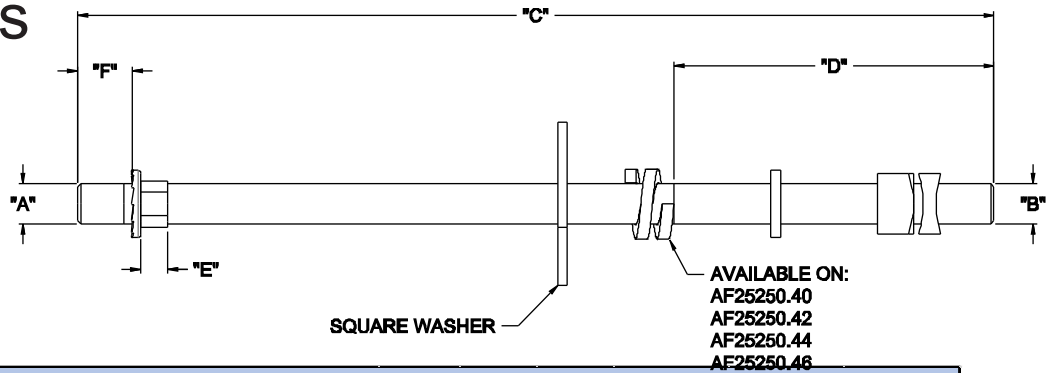

ALUMA-FORM®

Pole Line Hardware

Line Post Studs

Features

- Supplied Assembled
- Hot dip galvanized

| LINE POST STUD - 3/4" X 5/8" SHANK | | | | | | | | | |
|------------------------------------|-------------------------------------|------|------|--------|-----|------|--------|----------------|---------|
| Catalog Name | Description | "A" | "B" | "C" | "D" | "E" | "F" | Weight per 100 | Box QTY |
| AF25248.46 | 3/4" X 5/8" X 16" LINE POST STUD | 3/4" | 3/4" | 16" | 6" | 1/2" | 1-1/8" | 204 | 10 |
| AF25248.40 | 3/4" X 5/8" X 20" LINE POST STUD | 3/4" | 3/4" | 20" | 6" | 1/2" | 1-1/8" | 239 | 10 |
| AF2548.42 | 3/4" X 5/8" X 24" LINE POST STUD | 3/4" | 3/4" | 24" | 8" | 1/2" | 1-1/8" | 274 | 10 |
| AF2548.44 | 3/4" X 5/8" X 28" LINE POST STUD | 3/4" | 3/4" | 28" | 8" | 1/2" | 1-1/8" | 309 | 10 |
| AF25248.1 | 3/4" X 5/8" X 7-1/2" LINE POST STUD | 3/4" | 3/4" | 7-1/2" | 4" | 1/2" | 1-1/8" | 122 | 25 |

| LINE POST STUD - 3/4" X 3/4" SHANK | | | | | | | | | |
|------------------------------------|-------------------------------------|------|------|--------|-----|------|--------|----------------|---------|
| Catalog Name | Description | "A" | "B" | "C" | "D" | "E" | "F" | Weight per 100 | Box QTY |
| AF25250.46 | 3/4" X 3/4" X 16" LINE POST STUD | 3/4" | 3/4" | 16" | 6" | 1/2" | 1-1/8" | 260 | 15 |
| AF25250.40 | 3/4" X 3/4" X 20" LINE POST STUD | 3/4" | 3/4" | 20" | 6" | 1/2" | 1-1/8" | 302 | 15 |
| AF25250.42 | 3/4" X 3/4" X 24" LINE POST STUD | 3/4" | 3/4" | 24" | 8" | 1/2" | 1-1/8" | 345 | 15 |
| AF25250.44 | 3/4" X 3/4" X 28" LINE POST STUD | 3/4" | 3/4" | 28" | 8" | 1/2" | 1-1/8" | 388 | 15 |
| AF25250.1 | 3/4" X 3/4" X 7-1/2" LINE POST STUD | 3/4" | 3/4" | 7-1/2" | 4" | 1/2" | 1-1/8" | 157 | 25 |